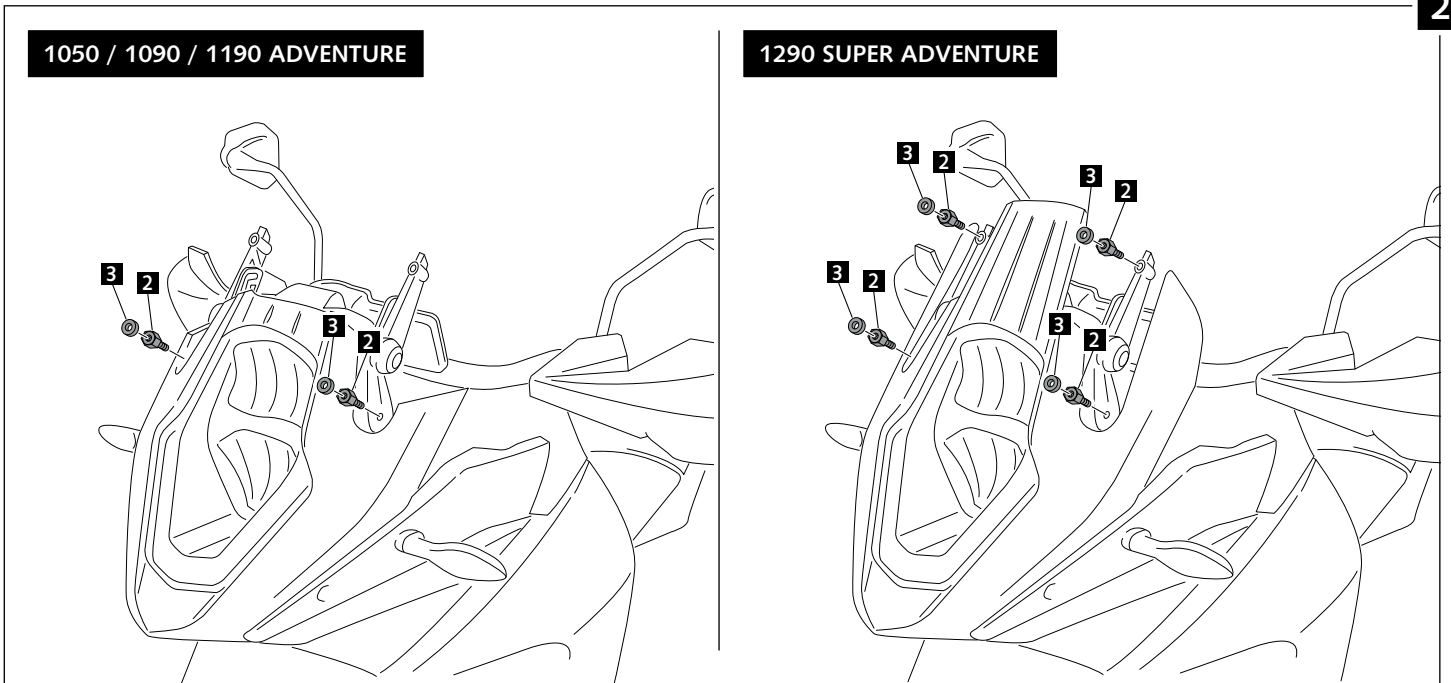

CÚPULA ADAPTABLE A - SCREEN FOR - WINDSCHUTZSCHEIBE FÜR
1050/1090/1190 ADVENTURE
KTM 1290 SUPERADVENTURE
1290 SUPERADVENTURE T

Mod. TOURING

Mod. SPORT

ID.	PIEZA/PART	DESCRIP.	QTY.	
1		Cúpula TOURING TOURING screen	1	
2		Cúpula SPORT SPORT screen	1	
2		Tornillo especial M5x9 + Hexagonal Long. 20mm Special screw M5x9 + Hexagonal Length 20mm FOR KTM 1050/ 1090 / 1190 ADVENTURE	2	4
		Tornillo especial M5x9 + Hexagonal Long. 20mm Special screw M5x9 + Hexagonal Length 20mm FOR KTM 1290 SUPERADVENTURE ADVENTURE	4	
3		Arandela de goma Ø ext. 15 Ø int. 5x4 Ø outer 15 x Ø inner 5x4 rubber washer	4	

CÚPULA ADAPTABLE A - SCREEN FOR - WINDSCHUTZSCHEIBE FÜR 1050/1090/1190 ADVENTURE KTM 1290 SUPERADVENTURE 1290 SUPERADVENTURE T

2

3

A PIEZA ORIGINAL SOLO EN ALGUNOS MODELOS KTM. EN ESTE CASO, MONTAR TAMBIEN EN CÚPULA PUIG ORIGINAL PART, ONLY IN SOME KTM MODELS. IN THIS CASE ALSO MOUNT ON PUIG SCREEN.