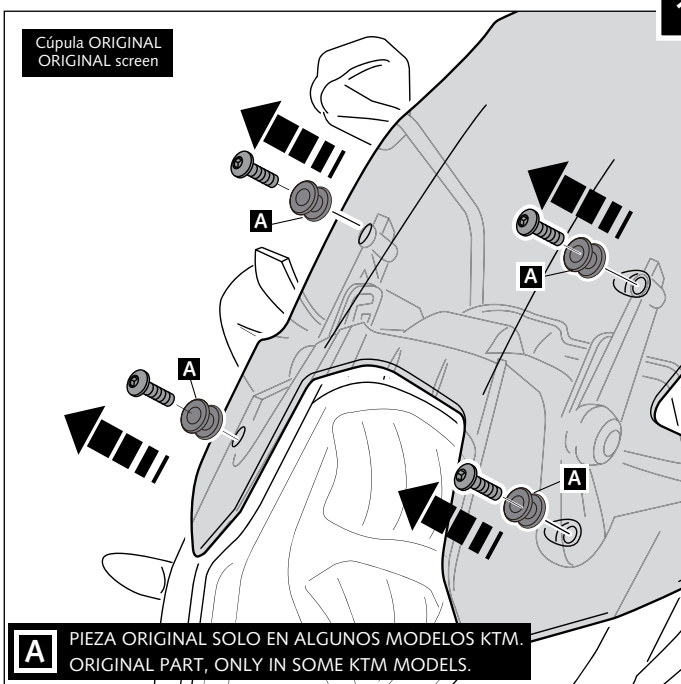

CÚPULA ADAPTABLE A - SCREEN FOR - WINDSCHUTZSCHEIBE FÜR
1050/1090/1190 ADVENTURE
KTM 1290 SUPERADVENTURE
1290 SUPERADVENTURE T

Mod. TOURING

Mod. SPORT

ID.	PIEZA/PART	DESCRIP.	QTY.	
1		Cúpula TOURING TOURING screen	1	
2		Cúpula SPORT SPORT screen	1	
2		Tornillo especial M5x9 + Hexagonal Long. 20mm Special screw M5x9 + Hexagonal Length 20mm FOR KTM 1050/ 1090 / 1190 ADVENTURE	2	4
		Tornillo especial M5x9 + Hexagonal Long. 20mm Special screw M5x9 + Hexagonal Length 20mm FOR KTM 1290 SUPERADVENTURE ADVENTURE	4	
3		Arandela de goma Ø ext. 15 Ø int. 5x4 Ø outer 15 x Ø inner 5x4 rubber washer	4	

CÚPULA ADAPTABLE A - SCREEN FOR - WINDSCHUTZSCHEIBE FÜR 1050/1090/1190 ADVENTURE KTM 1290 SUPERADVENTURE 1290 SUPERADVENTURE T

2

3

A PIEZA ORIGINAL SOLO EN ALGUNOS MODELOS KTM. EN ESTE CASO, MONTAR TAMBIEN EN CÚPULA PUIG ORIGINAL PART, ONLY IN SOME KTM MODELS. IN THIS CASE ALSO MOUNT ON PUIG SCREEN.