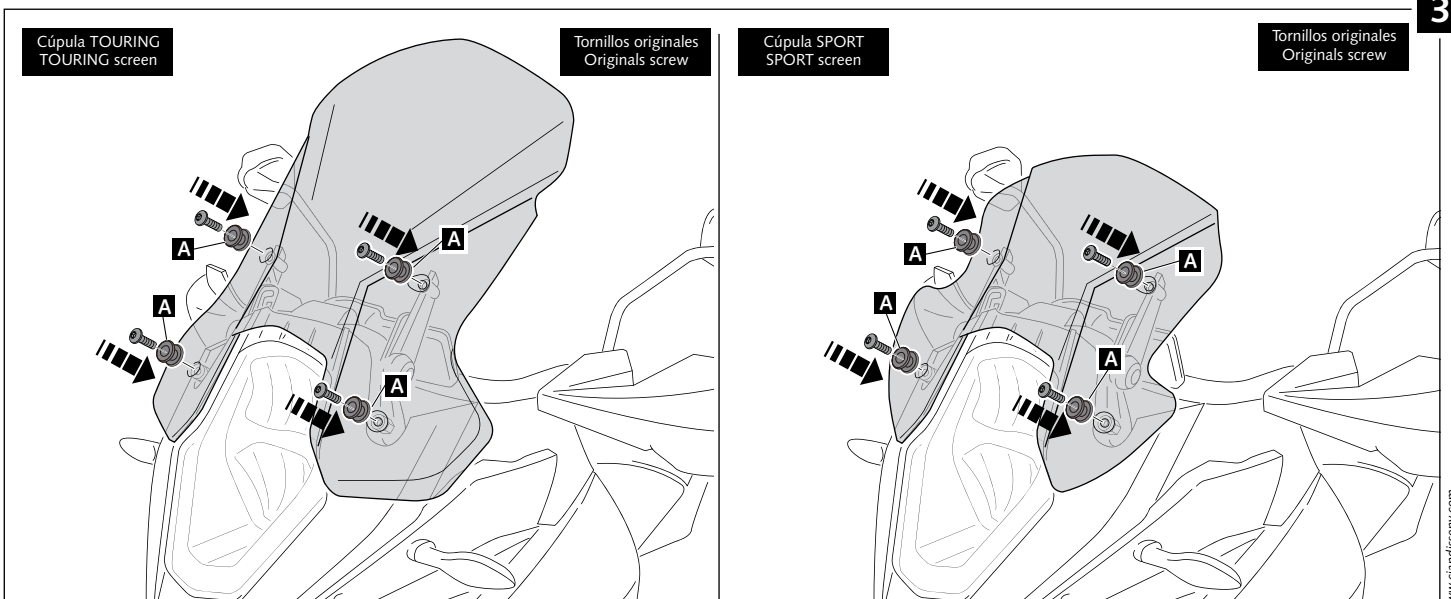

CÚPULA ADAPTABLE A - SCREEN FOR - WINDSCHUTZSCHEIBE FÜR
1050/1090/1190 ADVENTURE
KTM 1290 SUPERADVENTURE
1290 SUPERADVENTURE T

Mod. TOURING

Mod. SPORT

ID.	PIEZA/PART	DESCRIP.	QTY.	
1		Cúpula TOURING TOURING screen	1	
2		Cúpula SPORT SPORT screen	1	
2		Tornillo especial M5x9 + Hexagonal Long. 20mm Special screw M5x9 + Hexagonal Length 20mm FOR KTM 1050/ 1090 / 1190 ADVENTURE	2	4
		Tornillo especial M5x9 + Hexagonal Long. 20mm Special screw M5x9 + Hexagonal Length 20mm FOR KTM 1290 SUPERADVENTURE ADVENTURE	4	
3		Arandela de goma Ø ext. 15 Ø int. 5x4 Ø outer 15 x Ø inner 5x4 rubber washer	4	

CÚPULA ADAPTABLE A - SCREEN FOR - WINDSCHUTZSCHEIBE FÜR 1050/1090/1190 ADVENTURE KTM 1290 SUPERADVENTURE 1290 SUPERADVENTURE T

2

3

A PIEZA ORIGINAL SOLO EN ALGUNOS MODELOS KTM. EN ESTE CASO, MONTAR TAMBIEN EN CÚPULA PUIG ORIGINAL PART, ONLY IN SOME KTM MODELS. IN THIS CASE ALSO MOUNT ON PUIG SCREEN.