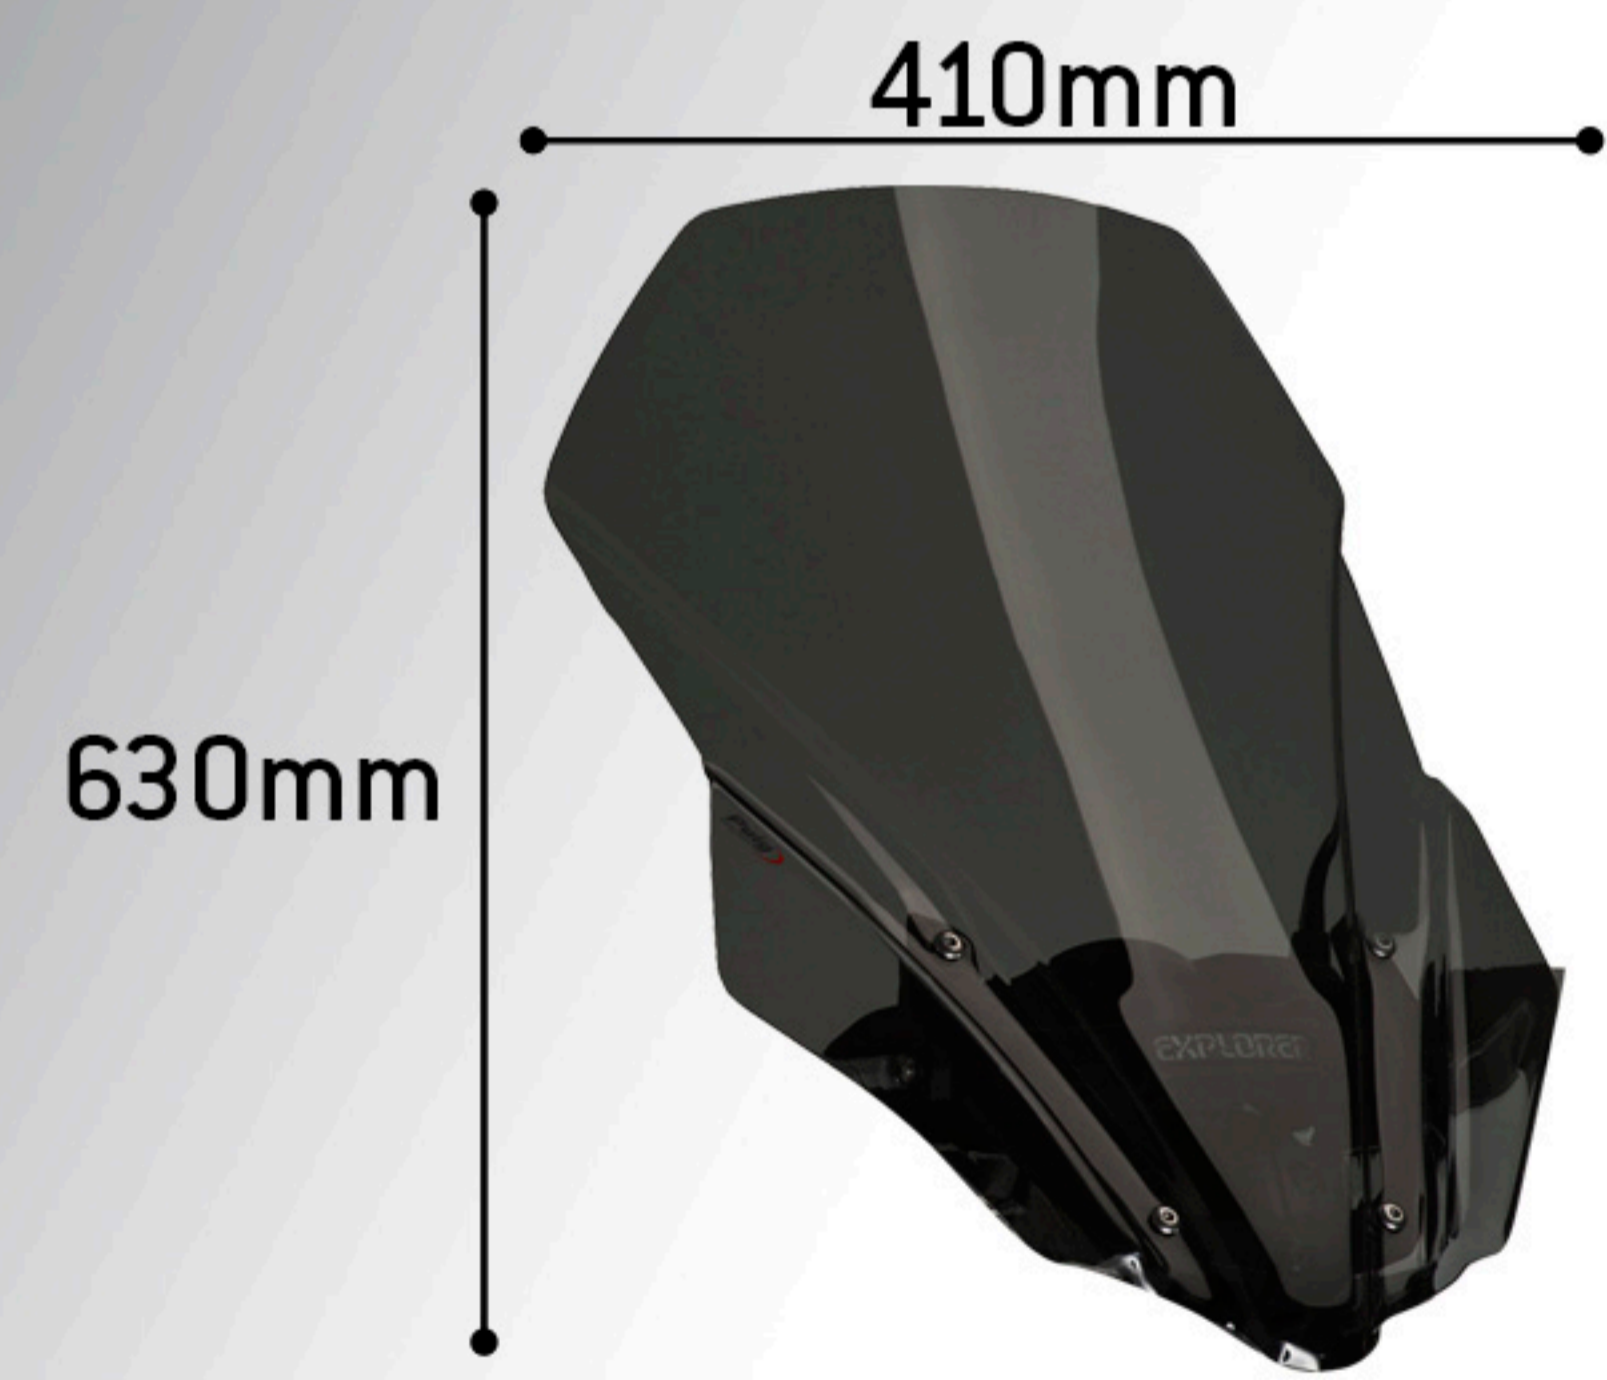

TRIUMPH TIGER EXPLORER XC/XR/XRX/XRT/XCX/XCA 16'-17'

Cúpula Touring

Max. protection +90mm (+3,54 in)

8915F

8915H

OEM