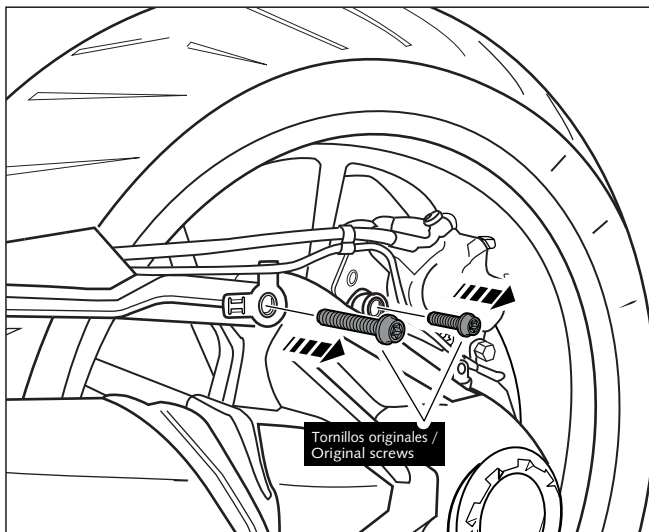

GUARDABARROS TRASERO ADAPTABLE A - REAR MUDGUARD ADAPTABLE TO -
HINTERRADABDECKUNG FÜR

BMW R1200R '15-'17/ R1200RS '15-'17

Ref.: 7682 J
(color negro/black colour)

Ref.: 7682 C
(color carbono/carbon look)