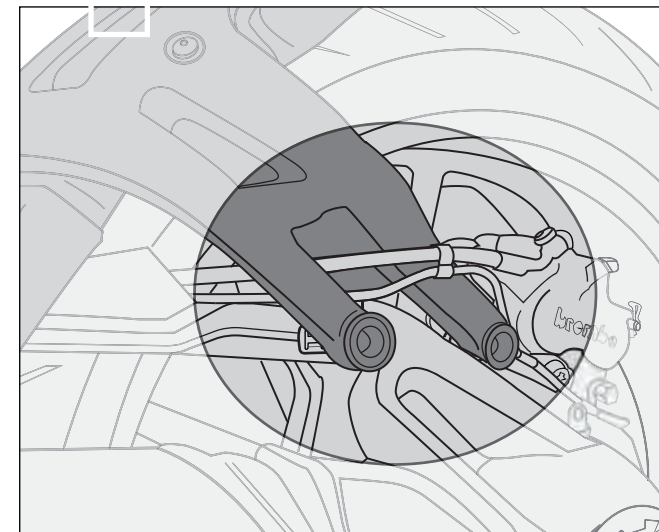

GUARDABARROS TRASERO ADAPTABLE A - REAR MUDGUARD ADAPTABLE TO -
HINTERRADABDECKUNG FÜR

BMW R1200R '15-'17/ R1200RS '15-'17

Ref.: 7682 J
(color negro/black colour)

Ref.: 7682 C
(color carbono/carbon look)