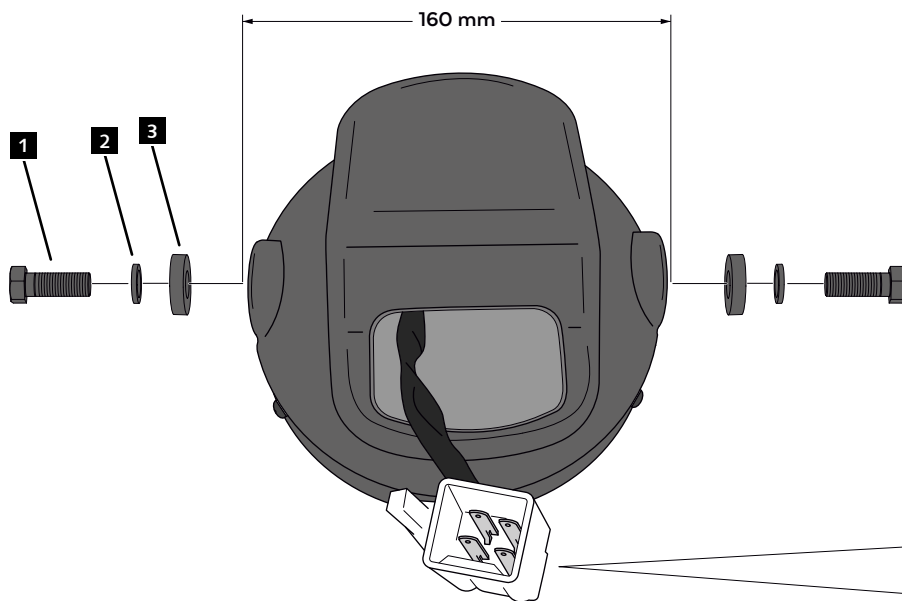

FARO DE LED LUMEN

M O U N T I N G I N S T R U C T I O N S

REF 1944N

FARO TECNOLOGIA LED / LED TECHNOLOGY HEADLIGHT / LED TECHNOLOGIE SCHEINWERFER

ID.	PIEZA / PART	DESCRIPCIÓN	DESCRIPTION	QTY.
1		Tornillo M8x30 DIN933	M8x30 DIN933 screw	2
2		Arandela M8 DIN 125	M8 DIN 125 washer	2
3		Arandela grower M8 DIN127	M8 DIN127 grower washer	2

CONEXIÓN / CONNECTION

A	AZUL / BLUE	LARGAS / HIGH BEAM
B	MARRÓN / BROWN	POSICIÓN / POSITION
C	BLANCO / WHITE	CORTAS / DIPPED BEAM
D	VERDE / GREEN	NEGATIVO / NEGATIVE

FARO DE LED LUMEN

M O U N T I N G I N S T R U C T I O N S

REF 1944N

FARO TECNOLOGIA LED / LED TECHNOLOGY HEADLIGHT / LED TECHNOLOGIE SCHEINWERFER

POSICIÓN / POSITION

CORTAS (Cruce) / DIPPED BEAM

LARGAS (Carretera) / HIGH BEAM