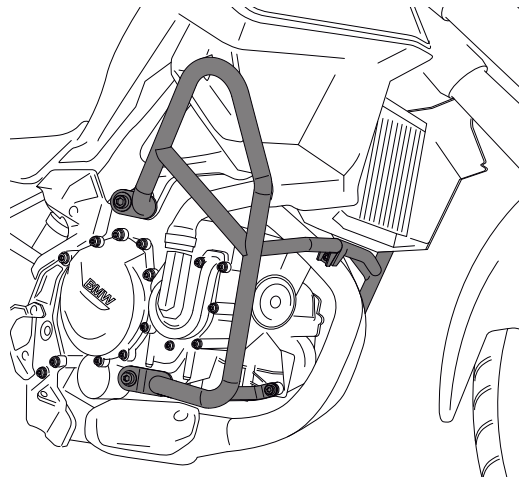

BMW F750GS / BMW F850GS '18-'22

M O U N T I N G I N S T R U C T I O N S

REF 21126N

DEFENSAS MOTOR / ENGINE GUARDS / STURZBÜGEL

CONSULTAR EN NUESTRA PAGINA WEB LA DISPONIBILIDAD DEL VIDEO DE MONTAJE DE ESTA REFERENCIA.
CONSULT OUR WEBSITE THE VIDEO MOUNT AVAILABILITY OF THIS REFERENCE.

ID.	PIEZA / PART	DESCRIPCIÓN	DESCRIPTION	QTY.	REF.:
1		Protector lado derecho	Protector right side	1	DEFENSA-9780N
2		Protector lado izquierdo	Protector left side	1	DEFENSA-9780N
3		Tornillo allen M12/175x100 DIN912 (Derecho)	Allen screw M12/175x100 DIN912 (Right)	1	M2TM12175100A9B
4		Tornillo allen M12/175x90 DIN912 (Izquierdo)	Allen screw M12/175x90 DIN912 (Left)	1	M2TM12175090A9B
5		Tornillo allen M10/150x35 DIN912	Allen screw M10/150x35 DIN912	1	M2TM10150035A9B
6		Tornillo allen M8x30 DIN912	Allen screw M8x30 DIN912	2	M2TM080125030A8
7		Tornillo allen M10/150x30 DIN912	Allen screw M10/150x30 DIN912	1	M2TM10150030A9B
8		Tornillo allen M6x20 DIN912	Allen screw M6x20 DIN912	1	TORNI-AD912-489
9		Arandela plana M12 DIN125/A	Flat washer M12 DIN125/A	2	ARANM12DIN433ZB
10		Arandela plana M10 DIN125/A	Flat washer M10 DIN125/A	3	M2AM10DIN125AZB
11		Arandela plana M6 DIN125/A	Flat washer M6 DIN125/A	1	M2AM06DIN125AZB
12		Tuerca autoblocante M10 DIN985	Lock nut M10 DIN985	1	TUERCA3985-0132
13		Casquillo aluminio Long. 8mm (Negro)	Aluminium spacer Long. 8mm (Black)	1	CASQU453-0-1753
14		Casquillo aluminio Long. 48mm (Negro)	Aluminium spacer Long. 48mm (Black)	1	CASQU461-0-1761
15		Arandela plana M8 DIN125/A	Flat washer M8 DIN125/A	2	M2AM08DIN125AZB